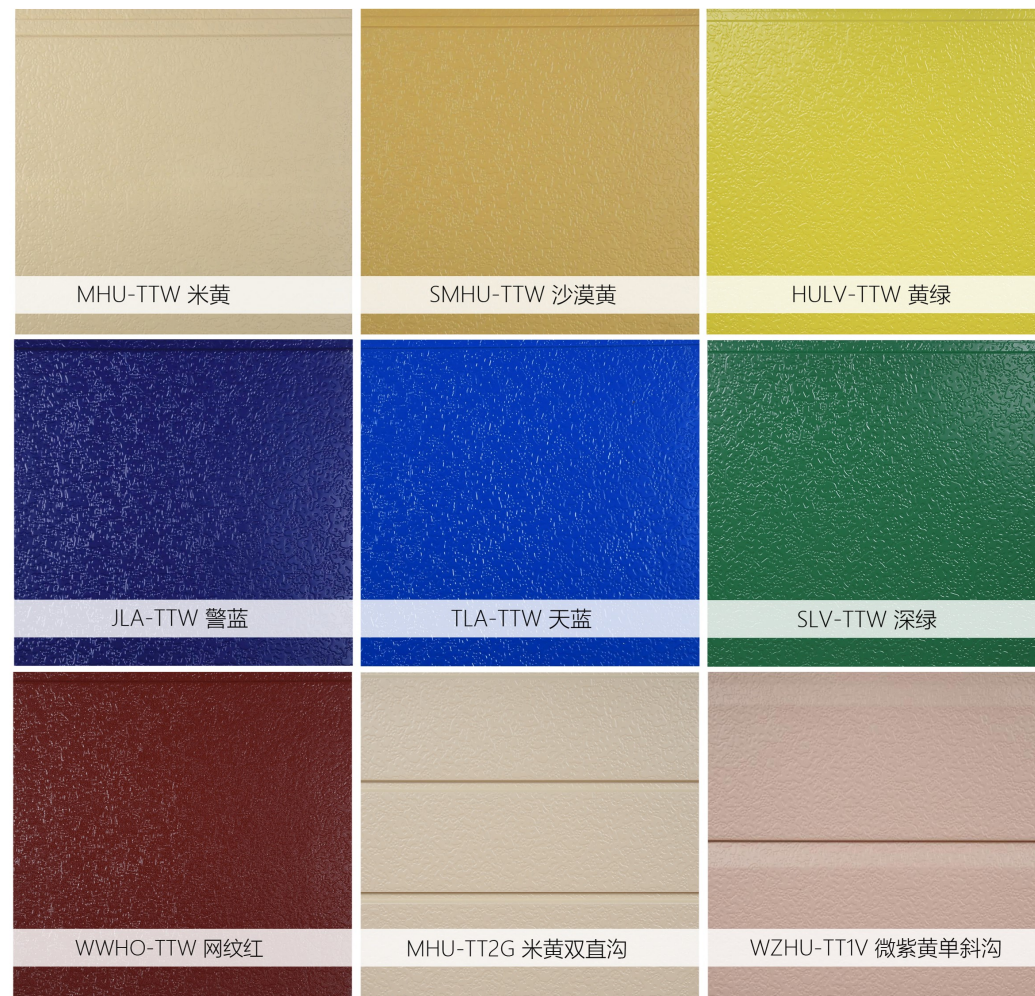

弹涂纹系列
STUCCO Series

注：弹涂纹可在纯色彩涂板上实现，也可在印花板上实现。同时，弹涂纹的板还可以在中间压上沟槽，包括但不限于单沟，多沟，直沟，斜沟等。

NOTE: THE STUCCO PATTERNS CAN BE EMBOSSED ON BOTH PRE-PAINTED STEEL SHEETS AND PRE-PRINTED STEEL SHEETS. BESIDES, SINGLE/MULTI GROOVES AND VALLEYS CAN BE ADDED AS WELL.