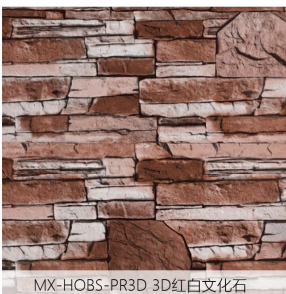

MX-FXM-TSB 天使白地板橡木

MX-HOBS-PR3D 3D红白文化石