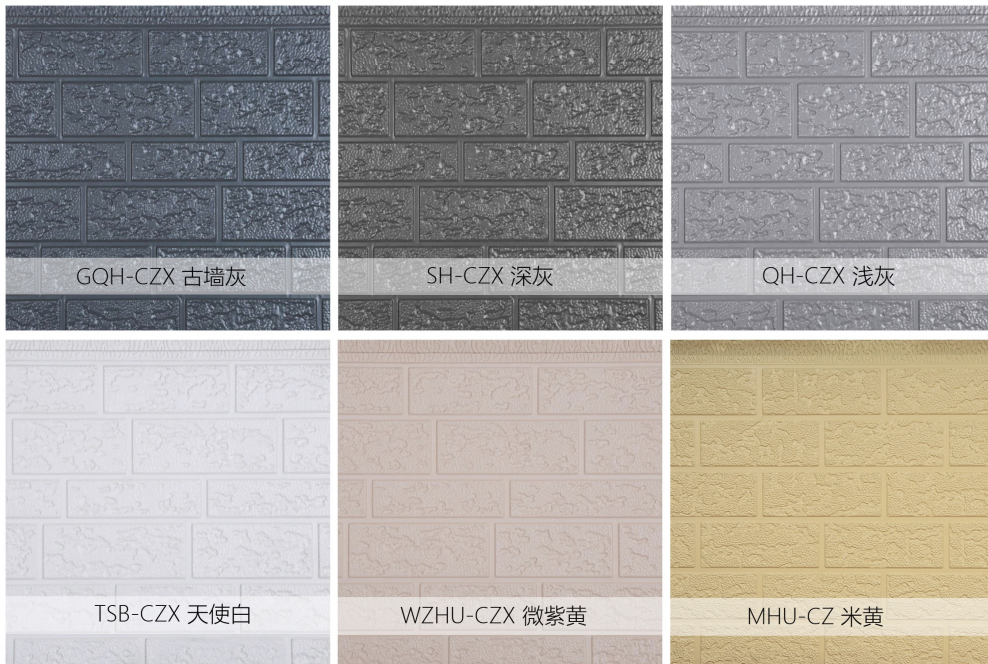

粗砖纹系列 Coarse Brick Series

注：粗砖的面板可以分为为等六砖（代码：CZ）和大小六砖（代码：CZX）。等六砖指的是每行砖块高度一样，大小六砖指的是并不是所有砖块高度都一样。如需要指定砖块样式，订购前请说明。