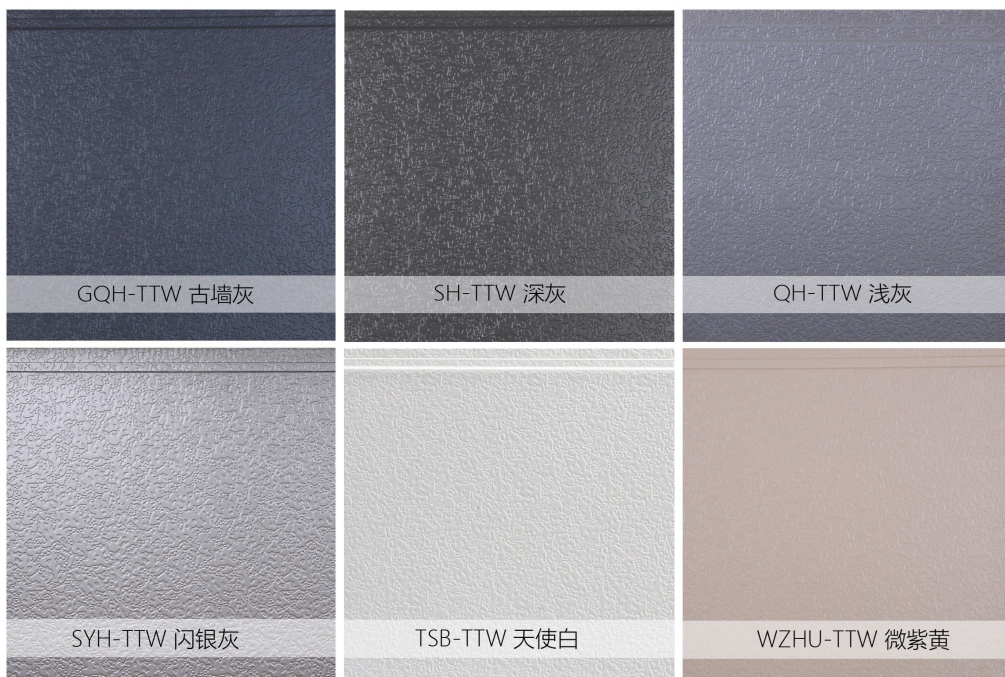

弹涂纹系列
STUCCO Series

注：弹涂纹可在纯色彩涂板上实现，也可在印花板上实现。同时，弹涂纹的板还可以在中间压上沟槽，包括但不限于单沟，多沟，直沟，斜沟等。

NOTE: THE STUCCO PATTERNS CAN BE EMBOSSED ON BOTH PRE-PAINTED STEEL SHEETS AND PRE-PRINTED STEEL SHEETS. BESIDES, SINGLE/MULTI GROOVES AND VALLEYS CAN BE ADDED AS WELL.