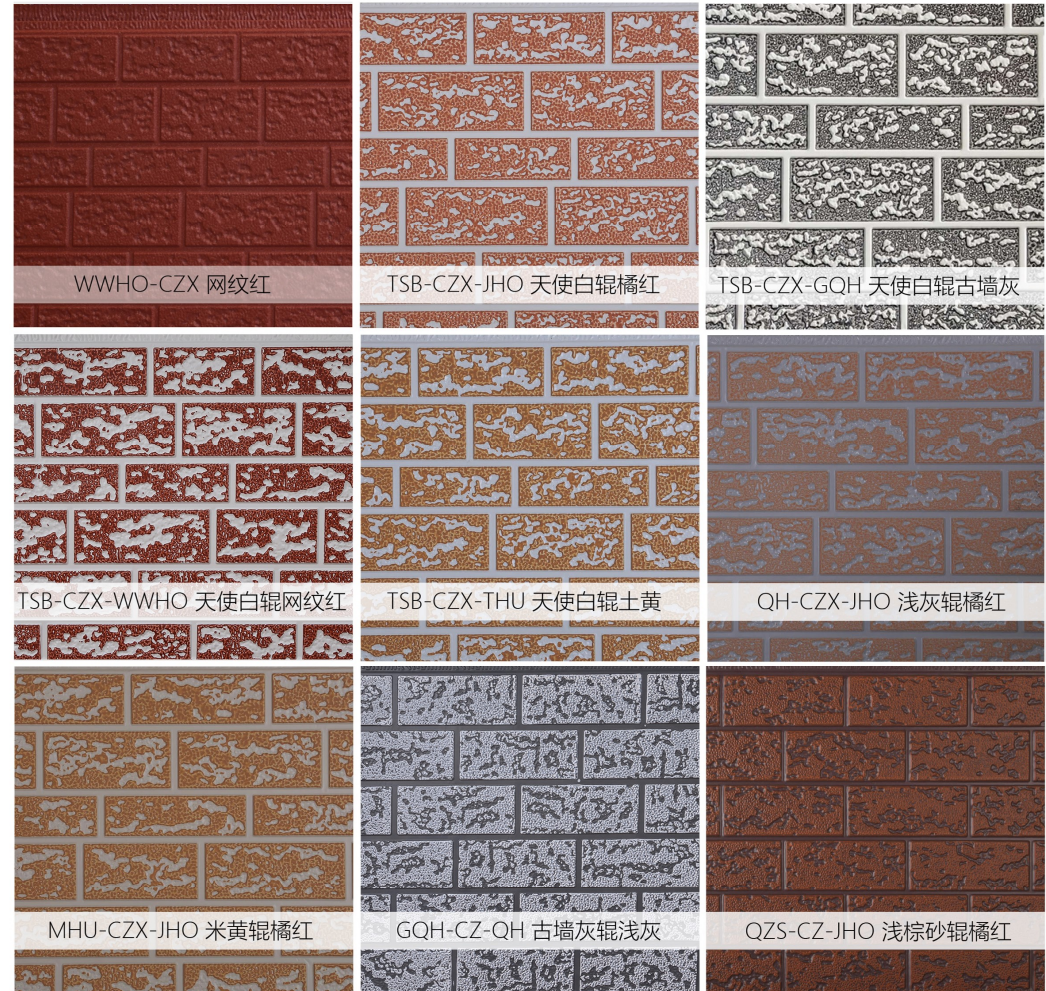

NOTE: THERE ARE TWO DIFFERENT COARSE BRICK STYLES, SAME HEIGHT BRICKS (CODE: CZ) AND DIFFERENT HEIGHT BRICKS (CODE: CZX). ANY PREFERENCE SHALL BE INFORMED BEFORE ORDERING.