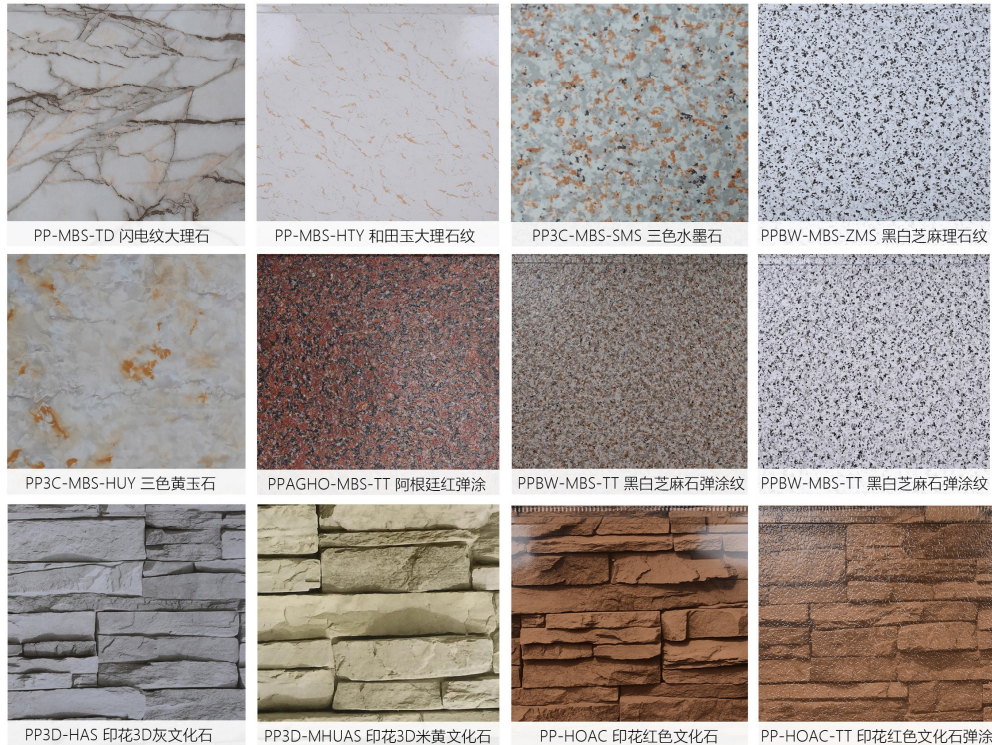

大理石/文化石
Marble/Artificial Stone

注：由于大理石或文化石样式太多导致无法将所有花纹造型列出，如你对上述所列花纹或颜色不够喜爱，请联系客服获取我们最新的颜色或花纹。

NOTE: THERE ARE TOO MANY MARBLE/ARTIFICIAL STONE PATTERNS OR DESIGN TO BE LISTED ABOVE ALL. IF NONE OF THE ABOVE LISTED PATTERNS IS YOUR TASTE, CONTACT US FOR UPDATED STYLES OR COLORS.