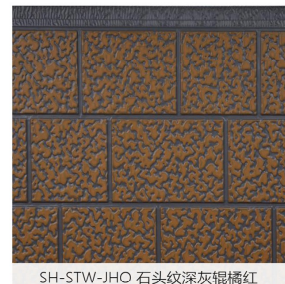

大理石/文化石
Marble/Artificial Stone

注：由于大理石或文化石样式太多导致无法将所有花纹造型列出，如你对上述所列花纹或颜色不够喜爱，请联系客服获取我们最新的颜色或花纹。

NOTE: THERE ARE TOO MANY MARBLE/ARTIFICIAL STONE PATTERNS OR DESIGN TO BE LISTED ABOVE ALL. IF NONE OF THE ABOVE LISTED PATTERNS IS YOUR TASTE, CONTACT US FOR UPDATED STYLES OR COLORS.

三块砖/石头纹
3 Bricks Patterns

TSB-STW 天使白石头纹

SH-STW 深灰石头纹

QH-STW 浅灰石头纹

WZHU-STW 微紫黄石头纹

SMHU-STW 沙漠黄石头纹

QZS-STW 浅棕砂石头纹

SH-STW-JHO 石头纹深灰辊橘红